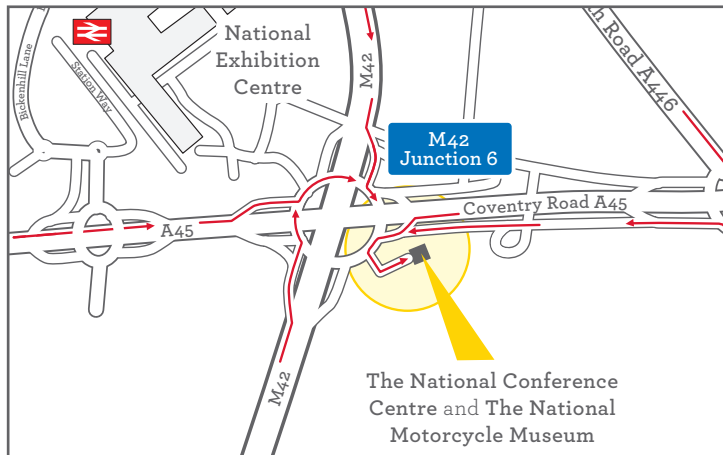

HOW TO GET THERE

The NFU Mutual AGM 2018 will be held at the National Conference Centre, part of The National Motorcycle Museum, Solihull, West Midlands. Please see below details of how to get there.

The National Conference Centre

Coventry Road,
Bickenhill,
Solihull,
West Midlands
B92 0EJ

Tel: 0121 285 6353

Getting to the National Conference Centre

The National Conference Centre is located directly on the J6 island of the M42, part of The National Motorcycle Museum, directly opposite the NEC.

Sat Nav caution – some systems inaccurately position the conference centre postcode several miles from the actual location. If your system does not include it as a ‘special location’ you may prefer to use B92 0ED as your destination. This is the postcode of the Esso Petrol Station which is close to the site. Once you are on the A45 and in the vicinity of the NEC and Airport, please follow the road signs for The National Motorcycle Museum.